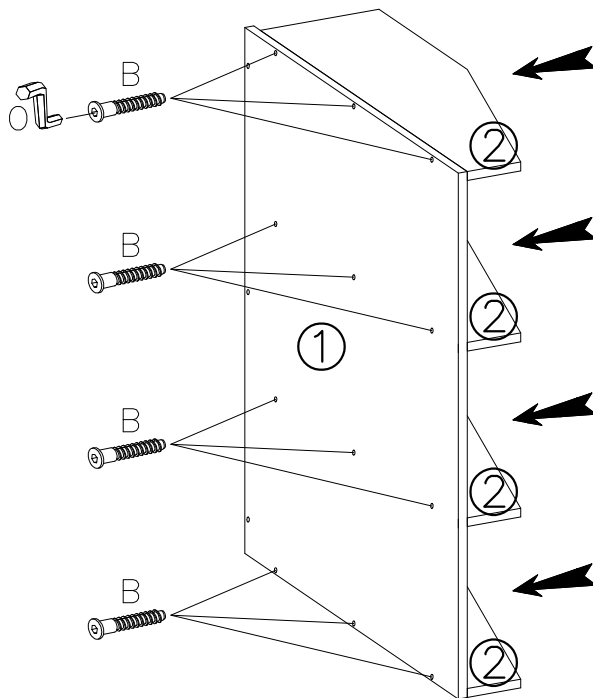

KITCHEN 18D

VARIANT-L

VARIANT-R

Ø5 WOOD DRILL

Package No 1

- ① 18G-720x560
- ② 18G-540x180
- ③ 18G-720x184

		Ø3.5x30mm
B	O	R8
19	1	6

1

	
B	O
12	1

2

	
B	O
7	1

3

$\varnothing 3.5 \times 30 \text{mm}$

R8
6

$\varnothing 5$		
WOOD DRILL		

VARIANT-L