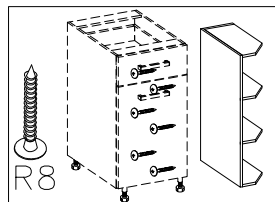

KITCHEN 18D

VARIANT-L

VARIANT-R

Ø5 WOOD DRILL

Package No 1

- ① 18G-720x560
- ② 18G-540x180
- ③ 18G-720x184

		Ø3.5x30mm
B	O	R8
19	1	6

1