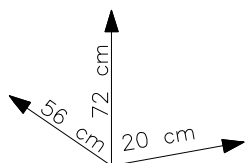

KITCHEN 18D

VARIANT-L

VARIANT-R

Ø5 WOOD DRILL

Package No 1

- ① 18G-720x560
- ② 18G-540x180
- ③ 18G-720x184

		Ø3.5x30mm
B	O	R8
19	1	6

1

	
B	O
12	1

2

	
B	O
7	1

3

$\varnothing 3.5 \times 30 \text{mm}$

R8
6

$\varnothing 5$		
WOOD DRILL		

VARIANT-L