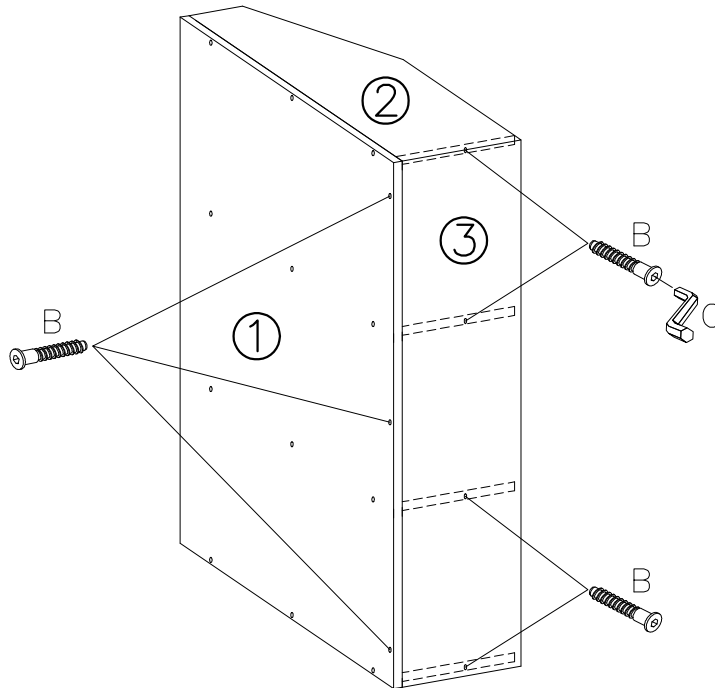

1

B	O
12	1

2

B	O
7	1

3

$\varnothing 3.5 \times 30 \text{mm}$
R8
6

$\varnothing 5$		
WOOD DRILL		

VARIANT-L

VARIANT-R